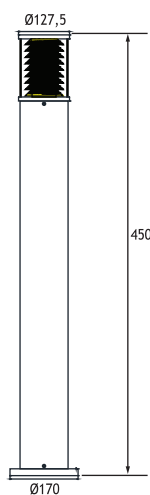

GOREME 1

LED BOLLARDS

Class I IP65 IK10

Available in any of these RAL colors

Bottom Base

Polyamide (black color)

Outer Grill

Die cast aluminium

Voltage : 240V AC with integrated driver
(24V AC or DC on request)

Cable : Potted 5 m 3x0,75 H03 VV-F

GOREME 1 (45 CM)		Total Lighting Output	Code No
4 x 350 mA (12 W) LINEAR LED			
☀ Warm White	3000 K	1054 lm	127001