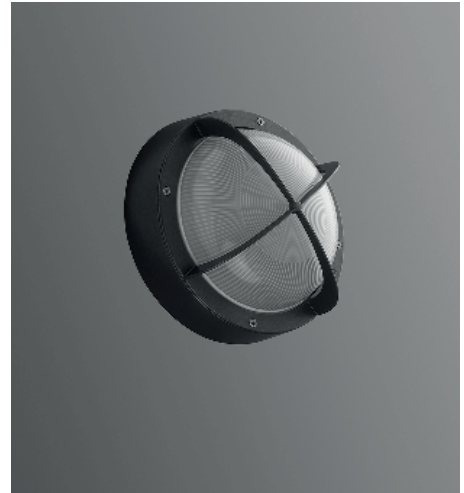

SIDE SURFACE MOUNTED BULKHEADS

Class I IP65 IK08

Available in any of these RAL colors

Body
Die Cast Aluminium
Cover
Die Cast Aluminium
Paint
Electrostatic powder paint
Diffuser
Pressed glass or polycarbonate

SIDE 3

Lampholder: G24 d-2
FLUO. 18W Code No
Glass Diffuser 507121