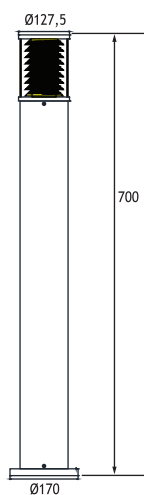

GOREME 1

LED BOLLARDS

Class I IP65 IK10

Available in any of these RAL colors

Bottom Base

Polyamide (black color)

Outer Grill

Die cast aluminium

Voltage : 240V AC with integrated driver
(24V AC or DC on request)

Cable : Potted 5 m 3x0,75 H03 VV-F

GOREME 1 (70 CM)		Total Lighting Output	Code No
4 x 350 mA (12 W) LINEAR LED			
☀ Warm White	3000 K	1054 lm	127101