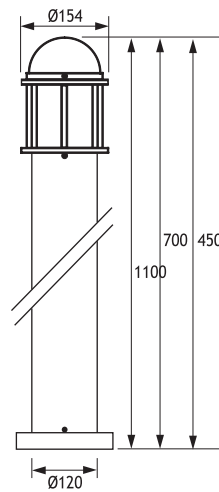

POLARIS 2

ALUMINIUM BOLLARDS

Class I IP43 IK10

Available in any of these RAL colors

7004	7016	9005	9016	6002	1015
------	------	------	------	------	------

- Bottom Base**
Polyamide (black color)
- Inner Grill**
Polycarbonate
- Pipe**
Extrusion aluminium
- Paint**
Electrostatic powder
- Diffuser**
Polycarbonate
- Anchor**

POLARIS 2 (70 CM)

CODE NO 126201
ELECTRONIC FLUO. 23W E27

Anchor

Code No 953621

Code Number should be indicated along with bollard code number