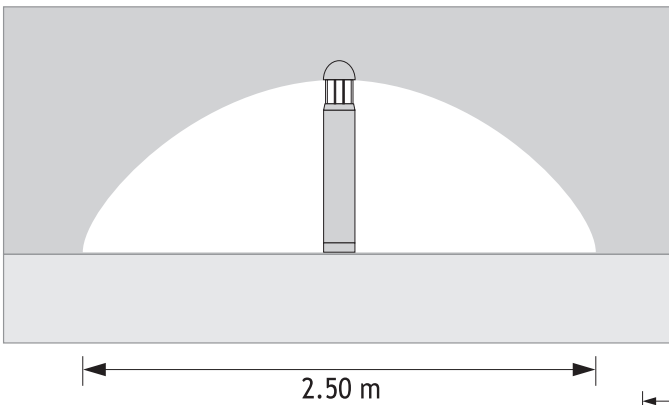

POLARIS 2

ALUMINIUM BOLLARDS

Class I IP43 IK10

Available in any of these RAL colors

7004	7016	9005	9016	6002	1015
------	------	------	------	------	------

- Bottom Base**
Polyamide (black color)
- Inner Grill**
Polycarbonate
- Pipe**
Extrusion aluminium
- Paint**
Electrostatic powder
- Diffuser**
Polycarbonate
- Anchor**

POLARIS 2 (70 CM)

CODE NO 126201
ELECTRONIC FLUO. 23W E27

Anchor

Code No 953621

Code Number should be indicated along with bollard code number