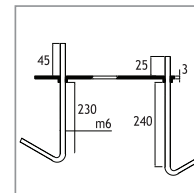

POLARIS 2

ALUMINIUM BOLLARDS

Class I IP43 IK10

Available in any of these RAL colors

7004	7016	9005	9016	6002	1015
------	------	------	------	------	------

- Bottom Base**
Polyamide (black color)
- Inner Grill**
Polycarbonate
- Pipe**
Extrusion aluminium
- Paint**
Electrostatic powder
- Diffuser**
Polycarbonate
- Anchor**

POLARIS 2 (70 CM)

CODE NO 126201
ELECTRONIC FLUO. 23W E27

Anchor

Code No 953621

Code Number should be indicated along with bollard code number