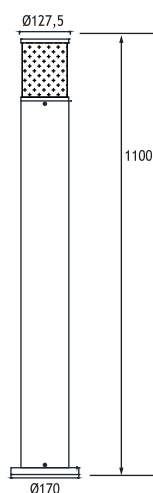

GOREME 2

LED BOLLARDS

Class I IP65 IK10

Available in any of these RAL colors

- Bottom Base**
Polyamide (black color)
- Inner Grill**
Polycarbonate
- Pipe**
Extrusion aluminium
- Paint**
Electrostatic powder
- Diffuser**
Polycarbonate
- Anchor**

- Voltage** : 240V AC with integrated driver
(24V AC or DC on request)
- Cable** : Potted 5 m 3x0,75 H03 VV-F

GOREME 2 (110 CM)		Total Lighting Output	Code No
4 x 350 mA (12 W) LINEAR LED			
☾ Natural White	4000 K	1156 lm	127702