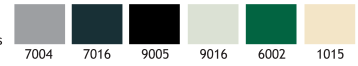

CERAMUS MINI LED APPLIQUES

Class I IP65

Available in any of these RAL colors

- Body**
Die cast aluminium
- Paint**
Electrostatic powder
- Bracket**
Die cast aluminium
- Diffuser**
Tempered Glass or acrylic
- Gaskets**
Silicon