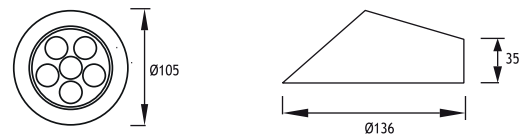

Screws

316L Stainless Steel

- Voltage** : 240V AC with integrated driver
(24V AC or DC on request)
- Lens** : 10°, 25°, 40°
- Diffuser** : Clear Glass 8 mm (Frosted Glass on request)
- Cable** : Potted 5 m 3x0,75 H03 VV-F