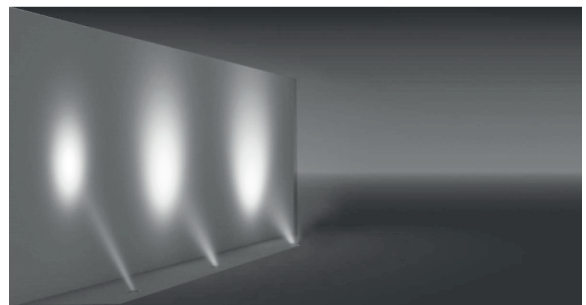

DARA 3 SURFACE MOUNTED FIXTURES

Class I IP65 IK10

Available in any of these RAL colors

The Belkis Surface Mounted Uplighter, completely made of 316L stainless steel is ideal for areas where corrosive agents such as salt water or fertilizers would harm aluminium fixtures. The fixture can be mounted without harm to any surface and therefore is ideal for protected and historical sites where mounting recessed fixtures is not permitted.

Body

Die cast aluminium

Diffusers

4 mm Tempered Glass

Paint

Electrostatic powder

Gaskets

Silicone

Screws

316L Stainless Steel

- **Voltage** : 240V AC with integrated driver
  (24V AC or DC on request)
- **Lens** : 10°, 25°, 40°
- **Diffuser** : Clear Glass 8 mm (Frosted Glass on request)
- **Cable** : Potted 5 m 3x0,75 H03 VV-F