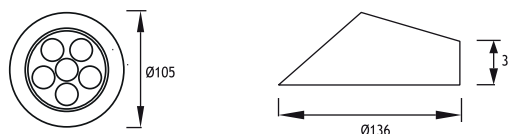

### Screws

316L Stainless Steel

- Voltage** : 240V AC with integrated driver  
(24V AC or DC on request)
- Lens** : 10°, 25°, 40°
- Diffuser** : Clear Glass 8 mm (Frosted Glass on request)
- Cable** : Potted 5 m 3x0,75 H03 VV-F