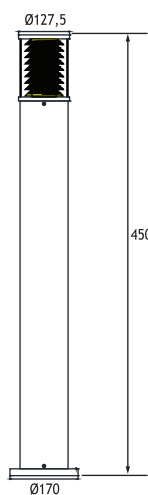

GOREME 1

LED BOLLARDS

Class I IP65 IK10

Available in any of these RAL colors

- Bottom Base**
Polyamide (black color)
- Outer Grill**
Die cast aluminium
- Pipe**
Extrusion aluminium
- Paint**
Electrostatic powder
- Diffuser**
Polycarbonate or
Glass (incandescent and mercury lamps)
- Anchor**

- Voltage** : 240V AC with integrated driver
(24V AC or DC on request)
- Cable** : Potted 5 m 3x0,75 H03 VV-F

GOREME 1 (45 CM)		Total Lighting Output	Code No
4 x 700 mA (24 W) LINEAR LED			
☀ Warm White	3000 K	1900 lm	127011