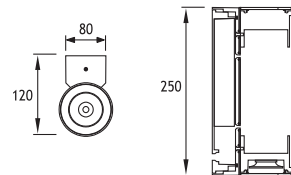

- Voltage** : 240V A.C with integrated driver  
(24V AC or DC on request)
- Lens** : 10°, 25°, 40°
- Diffuser** : Clear Glass 8 mm (Frosted Glass on request)
- Pipe** : Length can be adjusted upon request