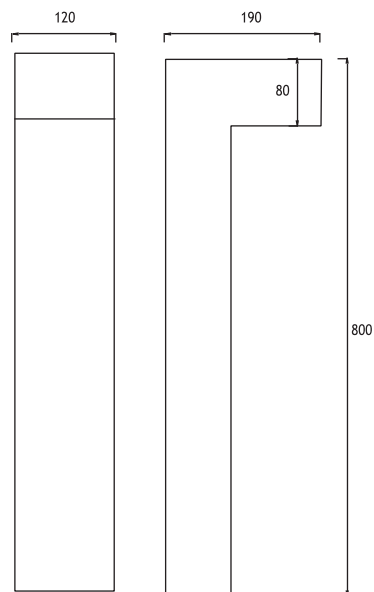

L TYPE LED BOLLARDS

Class I IP65

Available in any of these RAL colors

- Head**
- Die cast aluminium
- Diffuser**
- Tempered Glass 4 mm
- Pipe**
- Extrusion aluminium
- Base**
- Die cast aluminium
- Paint**
- Electrostatic powder

80 cm Bollard

Voltage : 240V AC with integrated driver
(12V DC or 24V DC on request)

Diffuser : Clear Glass 4 mm

Cable : Potted 5 m 3x0,75 H03 VV-F

COB LED 6W		Total Lighting Output	Code No
------------	--	-----------------------	---------

△ Natural White	5000 K	295 lm	125102
-----------------	--------	--------	--------