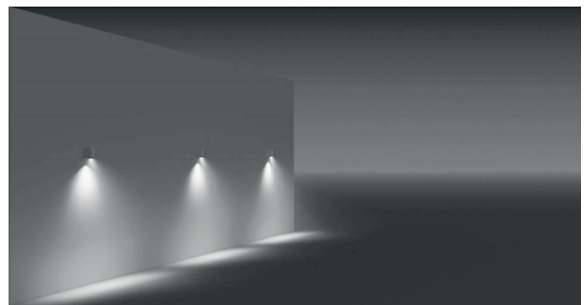

SQUARE LED APPLIQUE

Class I IP65

Available in any of these RAL colors

- Body**
Die cast aluminium
- Paint**
Electrostatic powder
- Bracket**
Die cast aluminium
- Diffuser**
Tempered Glass or acrylic
- Gaskets**
Silicone
- Connection**
IP connection box

- Voltage** : 240V A.C with integrated driver
(24V AC or DC on request)
- Diffuser** : Clear Glass 8 mm (Frosted Glass on request)
- Cable** : Potted 5 m 3x0,75 H03 VV-F

DOM LED		Total Lighting Output	Code No
320 mA (11 W) LED			
☀ Warm White	3000 K	925 lm	434001