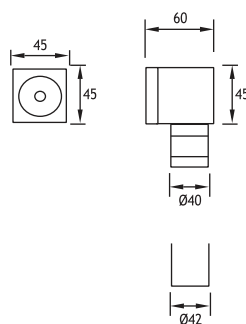

		Total Lighting Output		
		1W	3W	1W
☰ Natural White	4500 K	85 lm	225 lm	298002

**Honeycomb**  
Code No: 953541

Aluminium Recessing Box