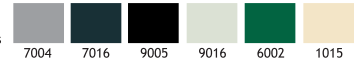

ANI 4 SIDE ALUM LED POLE

Class I IP65 IK08

Available in any of these RAL colors

- Led** : Linear LEDs
- Voltage** : 240 VAC with integrated driver
(12-24 VDC on request)
- Diffuser** : 4mm Tempered Glass
- Beam Angle** : 45° / 60° / 90°
- Mac Adam** : 3
- CRI** : >80
- L.O.R %** : %70

2000mm

Power	Code No	Kelvin	Real Lumen Output	Nominal Lumen Output
24W	460001	3000 K	1780 lm	2550 lm
48W	460011	3000 K	3080 lm	4300 lm
24W	460002	4000 K	2047 lm	2932 lm
48W	460012	4000 K	3542 lm	5060 lm