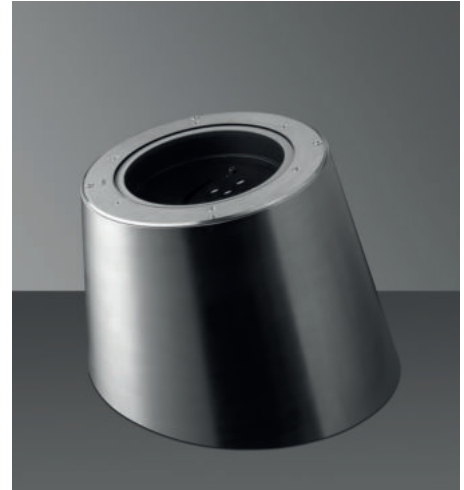

KNIDOS

ASYMMETRICAL SURFACE MOUNTED FIXTURES

Class I IP67 IK10

The Knidos Surface Mounted Uplighter, completely made of 316L stainless steel is ideal for areas where corrosive agents such as salt water or fertilizers would harm aluminium fixtures. The fixture can be mounted without harm to any surface and therefore is ideal for protected and historical sites where mounting recessed fixtures is not permitted.

Cover

316L Stainless steel

Outer Body

316L Stainless steel

Inner Body

Glass reinforced polyester

Diffusers

12 mm Tempered Glass

Gaskets

Silicone

Screws

316L Stainless Steel