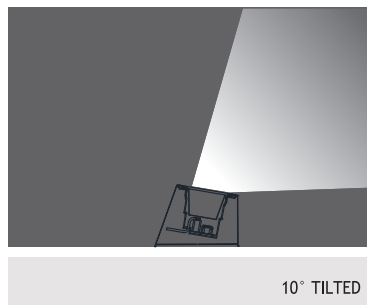

KNIDOS

ASYMMETRICAL SURFACE MOUNTED FIXTURES

Class I IP67 IK10

The Knidos Surface Mounted Uplighter, completely made of 316L stainless steel is ideal for areas where corrosive agents such as salt water or fertilizers would harm aluminium fixtures. The fixture can be mounted without harm to any surface and therefore is ideal for protected and historical sites where mounting recessed fixtures is not permitted.

Cover

316L Stainless steel

Outer Body

316L Stainless steel

Inner Body

Glass reinforced polyester

Diffusers

12 mm Tempered Glass

Gaskets

Silicone

Screws

316L Stainless Steel