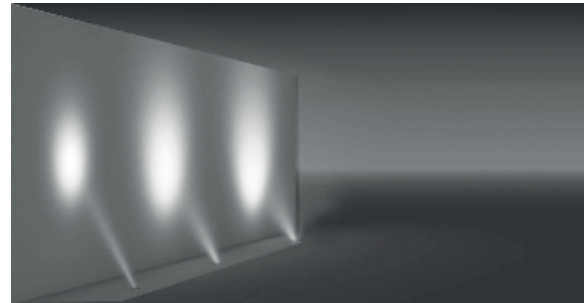

KNIDOS

ASYMMETRICAL SURFACE MOUNTED FIXTURES

Class I IP67 IK10

The Knidos Surface Mounted Uplighter, completely made of 316L stainless steel is ideal for areas where corrosive agents such as salt water or fertilizers would harm aluminium fixtures. The fixture can be mounted without harm to any surface and therefore is ideal for protected and historical sites where mounting recessed fixtures is not permitted.

Cover

316L Stainless steel

Outer Body

316L Stainless steel

Inner Body

Glass reinforced polyester

Diffusers

12 mm Tempered Glass

Gaskets

Silicone

Screws

316L Stainless Steel