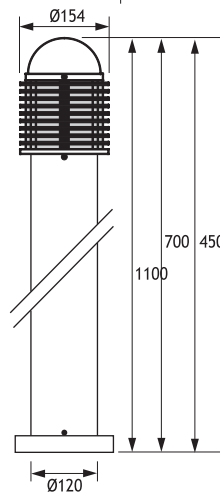

POLARIS 1 ALUMINIUM BOLLARDS

Class I IP43 IK10

Available in any of these RAL colors

7004	7016	9005	9016	6002	1015
------	------	------	------	------	------

- Bottom Base**
Polyamide (black color)
- Outer Grill**
Die cast aluminium
- Pipe**
Extrusion aluminium
- Paint**
Electrostatic powder
- Diffuser**
Polycarbonate or
Glass (incandescent and mercury lamps)
- Anchor**

POLARIS 1 (70 CM)

CODE NO 124221
ELECTRONIC FLUO. 23W E27

Anchor

Code No 953611

Code Number should be indicated along with bollard code number