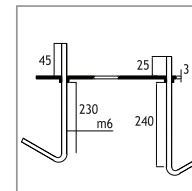

POLARIS 1 ALUMINIUM BOLLARDS

Class I IP43 IK10

Available in any of these RAL colors

7004	7016	9005	9016	6002	1015
------	------	------	------	------	------

- Bottom Base**
Polyamide (black color)
- Outer Grill**
Die cast aluminium
- Pipe**
Extrusion aluminium
- Paint**
Electrostatic powder
- Diffuser**
Polycarbonate or
Glass (incandescent and mercury lamps)
- Anchor**

POLARIS 1 (70 CM)

CODE NO 124221
ELECTRONIC FLUO. 23W E27

Anchor

Code No 953611

Code Number should be indicated along with bollard code number