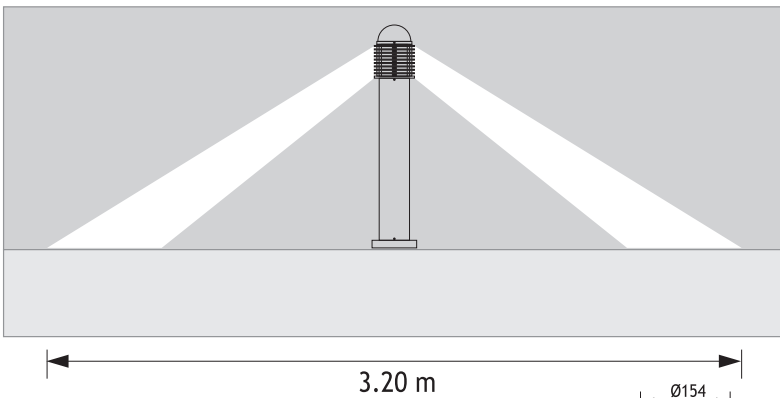

POLARIS 1 ALUMINIUM BOLLARDS

Class I IP43 IK10

Available in any of these RAL colors

7004	7016	9005	9016	6002	1015
------	------	------	------	------	------

- Bottom Base**
Polyamide (black color)
- Outer Grill**
Die cast aluminium
- Pipe**
Extrusion aluminium
- Paint**
Electrostatic powder
- Diffuser**
Polycarbonate or
Glass (incandescent and mercury lamps)
- Anchor**

POLARIS 1 (70 CM)

CODE NO 124221
ELECTRONIC FLUO. 23W E27

Anchor

Code No 953611

Code Number should be indicated along with bollard code number