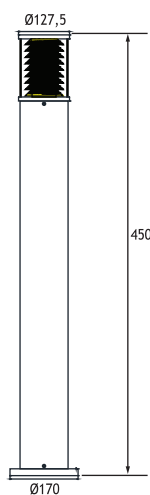

GOREME 1

LED BOLLARDS

Class I IP65 IK10

Available in any of these RAL colors

Bottom Base

Polyamide (black color)

Outer Grill

Die cast aluminium

Voltage : 240V AC with integrated driver

(24V AC or DC on request)

Cable : Potted 5 m 3x0,75 H03 VV-F

GOREME 1 (45 CM)

4 x 350 mA (12 W) LINEAR LED

Total
Lighting
Output

Code No

☾ Natural White

4000 K

1156 lm

127002