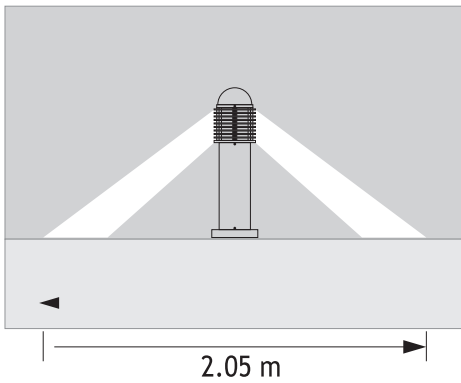

POLARIS 1

ALUMINIUM BOLLARDS

Class I IP43 IK10

Available in any of these RAL colors

| | | | | | |
|------|------|------|------|------|------|
| 7004 | 7016 | 9005 | 9016 | 6002 | 1015 |
|------|------|------|------|------|------|

POLARIS 1 (45 CM)

CODE NO 124101
INCANDESCENT 60W E27

Anchor

Code No **953611**

Code Number should be indicated along with bollard code number