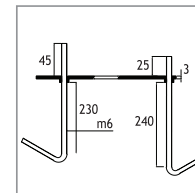

- Bottom Base**
Polyamide (black color)
- Outer Grill**
Die cast aluminium
- Pipe**
Extrusion aluminium
- Paint**
Electrostatic powder
- Diffuser**
Polycarbonate or
Glass (incandescent and mercury lamps)
- Anchor**

POLARIS 1 (45 CM)

CODE NO 124101
INCANDESCENT 60W E27

Anchor

Code No **953611**

Code Number should be indicated along with bollard code number