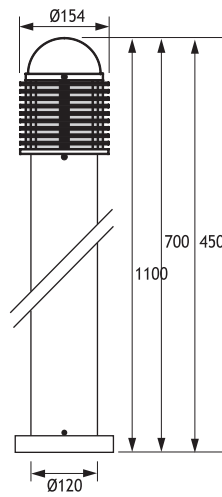

POLARIS 1

ALUMINIUM BOLLARDS

Class I IP43 IK10

Available in any of these RAL colors

| | | | | | |
|------|------|------|------|------|------|
| 7004 | 7016 | 9005 | 9016 | 6002 | 1015 |
|------|------|------|------|------|------|

- Bottom Base**
Polyamide (black color)
- Outer Grill**
Die cast aluminium
- Pipe**
Extrusion aluminium
- Paint**
Electrostatic powder
- Diffuser**
Polycarbonate or
Glass (incandescent and mercury lamps)
- Anchor**

POLARIS 1 (45 CM)

CODE NO 124101
INCANDESCENT 60W E27

Anchor

Code No **953611**

Code Number should be indicated along with bollard code number