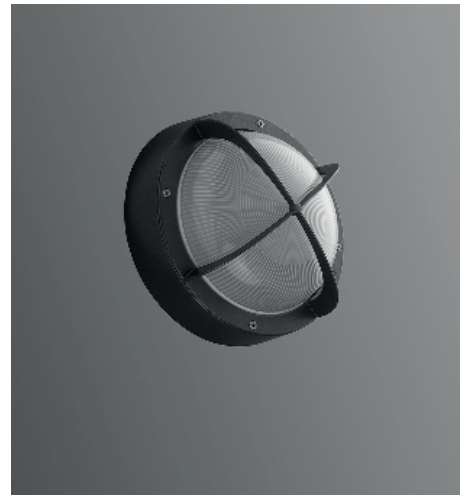

SIDE SURFACE MOUNTED BULKHEADS

Class I IP65 IK08

Available in any of these RAL colors

Body
Die Cast Aluminium
Cover
Die Cast Aluminium
Paint
Electrostatic powder paint
Diffuser
Pressed glass or polycarbonate

SIDE 3

SIDE 3

Lampholder: E27

INCANDESCENT 75W Code No

P.C. Diffuser 507201