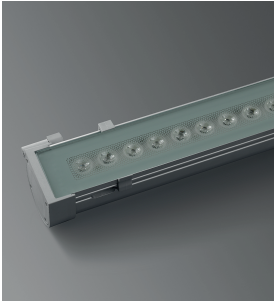

KARIA 2

PENDANT FIXTURES

Class I IP44 IK07

Available in any of these RAL colors

					
7004	7016	9005	9016	6002	1015

KARIA 3

Voltage : 240V AC with integrated ballast

Diffuser : 4 mm Clear Glass

Lampholder : G5

Ballast : Electronic

T5 21W / 39W

Code No
431501