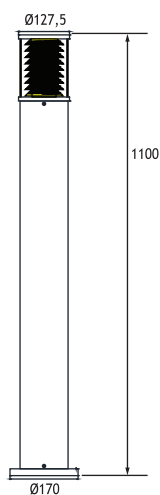

GOREME 1

LED BOLLARDS

Class I IP65 IK10

Available in any of these RAL colors

Bottom Base

Polyamide (black color)

Outer Grill

Die cast aluminium

Voltage : 240V AC with integrated driver

(24V AC or DC on request)

Cable : Potted 5 m 3x0,75 H03 VV-F

GOREME 1 (110 CM)		Total Lighting Output	Code No
4 x 700 mA (24 W) LINEAR LED			
☾ Natural White	4000 K	2080 lm	127212