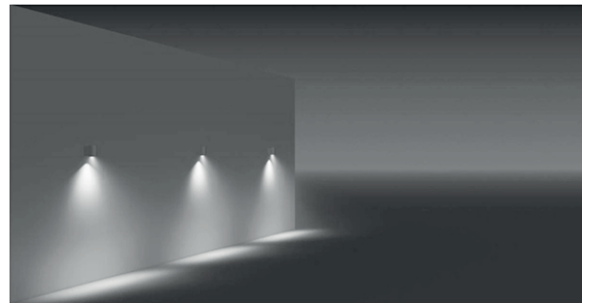

SQUARE

LED APPLIQUE

Class I IP65

Available in any of these RAL colors

- Body**
Die cast aluminium
- Paint**
Electrostatic powder
- Bracket**
Die cast aluminium
- Diffuser**
Tempered Glass or acrylic
- Gaskets**
Silicone
- Connection**
IP connection box

- Voltage** : 240V A.C with integrated driver
(24V AC or DC on request)
- Lens** : 10°, 25°, 40°
- Diffuser** : Clear Glass 8 mm (Frosted Glass on request)
- Cable** : Potted 5 m 3x0,75 H03 VV-F

POWERLED		Total Lighting Output	Code No
350 mA (6W) LED			
☀ Cool White	6000 K	612 lm	434023