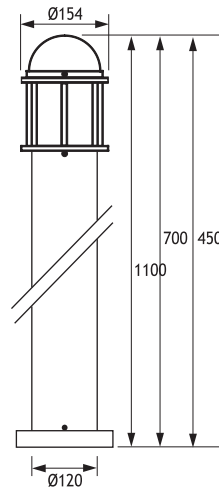

POLARIS 2

ALUMINIUM BOLLARDS Class I IP43 IK10

Available in any
of these RAL colors

- Bottom Base**
Polyamide (black color)
- Inner Grill**
Polycarbonate
- Pipe**
Extrusion aluminium
- Paint**
Electrostatic powder
- Diffuser**
Polycarbonate
- Anchor**

POLARIS 2 (45 CM)

CODE NO 126101
ELECTRONIC FLUO. 23W E27

Anchor

Code No 953621

Code Number should be indicated
along with bollard code number