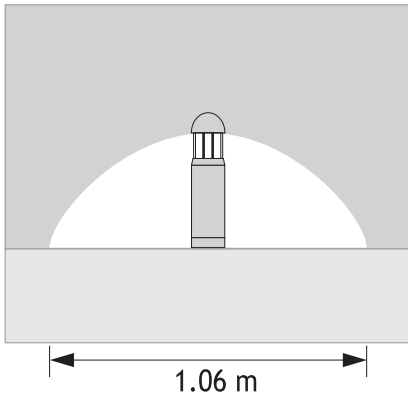

POLARIS 2

ALUMINIUM BOLLARDS Class I IP43 IK10

Available in any
of these RAL colors

- Bottom Base**
Polyamide (black color)
- Inner Grill**
Polycarbonate
- Pipe**
Extrusion aluminium
- Paint**
Electrostatic powder
- Diffuser**
Polycarbonate
- Anchor**

POLARIS 2 (45 CM)

CODE NO 126101
ELECTRONIC FLUO. 23W E27

Anchor

Code No 953621

Code Number should be indicated
along with bollard code number