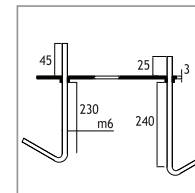

POLARIS 2

ALUMINIUM BOLLARDS Class I IP43 IK10

Available in any
of these RAL colors

- Bottom Base**
Polyamide (black color)
- Inner Grill**
Polycarbonate
- Pipe**
Extrusion aluminium
- Paint**
Electrostatic powder
- Diffuser**
Polycarbonate
- Anchor**

POLARIS 2 (45 CM)

CODE NO 126101
ELECTRONIC FLUO. 23W E27

Anchor

Code No 953621

Code Number should be indicated
along with bollard code number