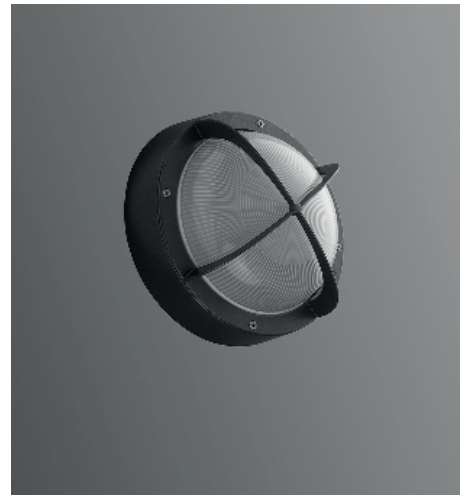

SIDE SURFACE MOUNTED BULKHEADS

Class I IP65 IK08

Available in any of these RAL colors

Body
Die Cast Aluminium
Cover
Die Cast Aluminium
Paint
Electrostatic powder paint
Diffuser
Pressed glass or polycarbonate

SIDE 3

Lampholder: G24 d-2
FLUO. 18W Code No
P.C. Diffuser 507221