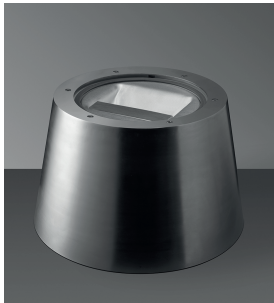

KNIDOS SURFACE MOUNTED FIXTURES

Class I IP67 IK10

The Knidos Surface Mounted Uplighter, completely made of 316L stainless steel is ideal for areas where corrosive agents such as salt water or fertilizers would harm aluminium fixtures. The fixture can be mounted without harm to any surface and therefore is ideal for protected and historical sites where mounting recessed fixtures is not permitted.

Cover

316L Stainless steel

Outer Body

316L Stainless steel

Inner Body

Glass reinforced polyester

Diffusers

12 mm Tempered Glass

Gaskets

Silicone

Screws

316L Stainless Steel

METAL HALIDE 35W / 70W

Lampholder : G12

Reflector : 30° or 42°

Diffuser : Clear Glass