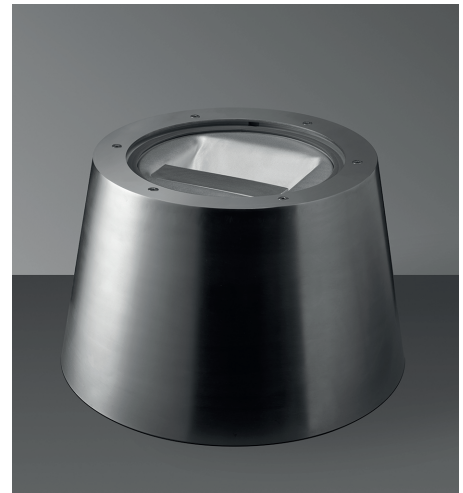

KNIDOS SURFACE MOUNTED FIXTURES

Class I IP67 IK10

The Knidos Surface Mounted Uplighter, completely made of 316L stainless steel is ideal for areas where corrosive agents such as salt water or fertilizers would harm aluminium fixtures. The fixture can be mounted without harm to any surface and therefore is ideal for protected and historical sites where mounting recessed fixtures is not permitted.

Cover

316L Stainless steel

Outer Body

316L Stainless steel

Inner Body

Glass reinforced polyester

Diffusers

12 mm Tempered Glass

Gaskets

Silicone

Screws

316L Stainless Steel

METAL HALIDE 35W / 70W

Lampholder : G12

Reflector : 30° or 42°

Diffuser : Clear Glass

Temp : 173°C

Adjustable Spotlighter

Code No
257231