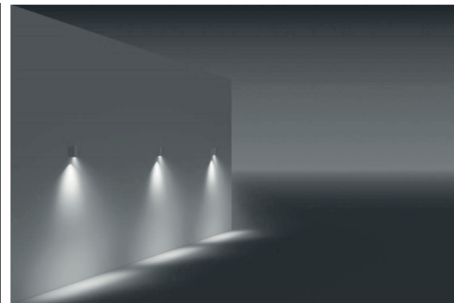

SQUARE MINI LED APPLIQUES

LED DRIVER IN HADE

Class I IP65 IK10

Available in any of these RAL colors

“Customization” is EMFA’s standard

EMFA offers many combinations for each fixture, as all fixtures are made in house. A combination of 6 standard paint colors, 8 LED colors, 2 wattages, and 5 or more lenses and reflectors are available to make the fixture suitable for the required application. This is done without increasing lead-time and is available for large as well as small quantities.

Body

Die cast aluminium

Paint

Electrostatic powder

Gaskets

Silicone

Diffusers

Tempered Glass

- **Voltage** : 240V A.C with integrated driver
  (24V AC or DC on request)
- **Lens** : 10°, 25°, 40°
- **Diffuser** : Clear Glass 8 mm (Frosted Glass on request)
- **Cable** : Potted 2 m 3x0,75 H03 VV-F

		Total Lighting Output		
		1W	3W	1W
☀ Warm White	3000 K	85 lm	225 lm	298001