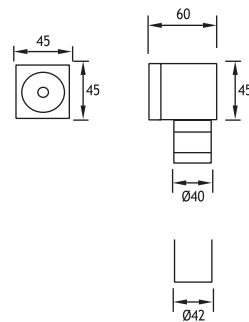

- Voltage** : 240V A.C with integrated driver
(24V AC or DC on request)
- Lens** : 10°, 25°, 40°
- Diffuser** : Clear Glass 8 mm (Frosted Glass on request)
- Cable** : Potted 2 m 3x0,75 H03 VV-F

		Total Lighting Output		
		1W	3W	1W
☀ Warm White	3000 K	85 lm	225 lm	298001

Honeycomb
Code No: 953541

Aluminium Recessing Box