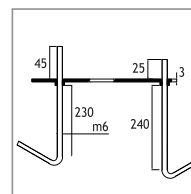

POLARIS 2

ALUMINIUM BOLLARDS

Class I IP43 IK10

Available in any of these RAL colors

7004	7016	9005	9016	6002	1015
------	------	------	------	------	------

- Bottom Base**
Polyamide (black color)
- Inner Grill**
Polycarbonate
- Pipe**
Extrusion aluminium
- Paint**
Electrostatic powder
- Diffuser**
Polycarbonate
- Anchor**

2.50 m

POLARIS 2 (70 CM)

CODE NO 126211
FLUO. 26W G24 d-3

Anchor

Code No 953621

Code Number should be indicated along with bollard code number