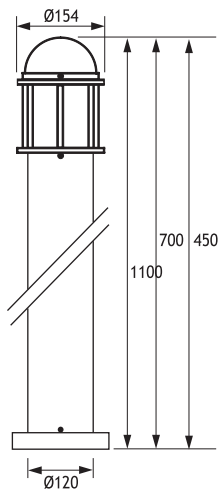

POLARIS 2

ALUMINIUM BOLLARDS

Class I IP43 IK10

Available in any of these RAL colors

7004	7016	9005	9016	6002	1015
------	------	------	------	------	------

- Bottom Base**
Polyamide (black color)
- Inner Grill**
Polycarbonate
- Pipe**
Extrusion aluminium
- Paint**
Electrostatic powder
- Diffuser**
Polycarbonate
- Anchor**

2.50 m

POLARIS 2 (70 CM)

CODE NO 126211
FLUO. 26W G24 d-3

Anchor

Code No 953621

Code Number should be indicated along with bollard code number