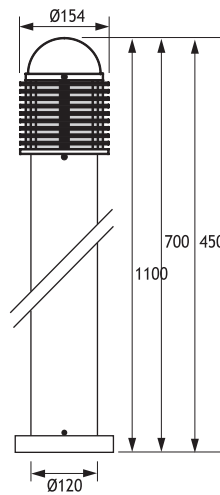

POLARIS 1 ALUMINIUM BOLLARDS

Class I IP43 IK10

Available in any of these RAL colors

7004	7016	9005	9016	6002	1015
------	------	------	------	------	------

- Bottom Base**
Polyamide (black color)
- Outer Grill**
Die cast aluminium
- Pipe**
Extrusion aluminium
- Paint**
Electrostatic powder
- Diffuser**
Polycarbonate or
Glass (incandescent and mercury lamps)
- Anchor**

POLARIS 1 (110 CM)

CODE NO 124331
FLUO. 26W G24 d-3

Anchor

Code No 953611

Code Number should be indicated along with bollard code number