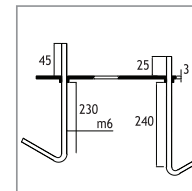

POLARIS 1 ALUMINIUM BOLLARDS

Class I IP43 IK10

Available in any of these RAL colors

7004	7016	9005	9016	6002	1015
------	------	------	------	------	------

- Bottom Base**
Polyamide (black color)
- Outer Grill**
Die cast aluminium
- Pipe**
Extrusion aluminium
- Paint**
Electrostatic powder
- Diffuser**
Polycarbonate or
Glass (incandescent and mercury lamps)
- Anchor**

POLARIS 1 (110 CM)

CODE NO 124331
FLUO. 26W G24 d-3

Anchor

Code No 953611

Code Number should be indicated along with bollard code number