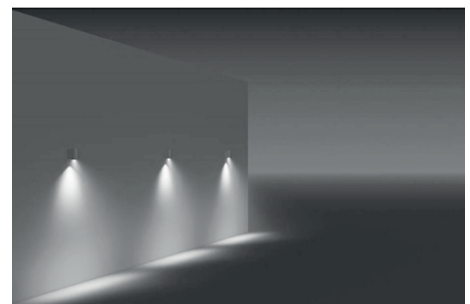

CERAMUS MINI LED APPLIQUES

Class I IP65

Available in any of these RAL colors

- Body**
Die cast aluminium
- Paint**
Electrostatic powder
- Bracket**
Die cast aluminium
- Diffuser**
Tempered Glass or acrylic
- Gaskets**
Silicon

- Voltage** : 240V A.C with integrated driver
(24V AC or DC on request)
- Lens** : 10°, 25°, 40°
- Diffuser** : Clear Glass 8 mm (Frosted Glass on request)
- Pipe** : Length can be adjusted upon request