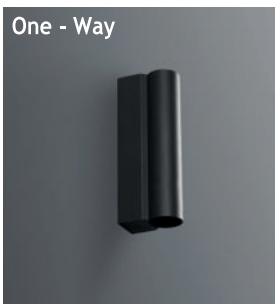

CERAMUS MINI LED APPLIQUES

Class I IP65

Available in any of these RAL colors

- Body**
Die cast aluminium
- Paint**
Electrostatic powder
- Bracket**
Die cast aluminium
- Diffuser**
Tempered Glass or acrylic
- Gaskets**
Silicon

- Voltage** : 240V A.C with integrated driver
(24V AC or DC on request)
- Lens** : 10°, 25°, 40°
- Diffuser** : Clear Glass 8 mm (Frosted Glass on request)
- Pipe** : Length can be adjusted upon request