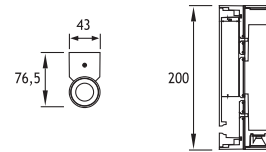

- Voltage** : 240V A.C with integrated driver
(24V AC or DC on request)
- Lens** : 10°, 25°, 40°
- Diffuser** : Clear Glass 8 mm (Frosted Glass on request)
- Pipe** : Length can be adjusted upon request