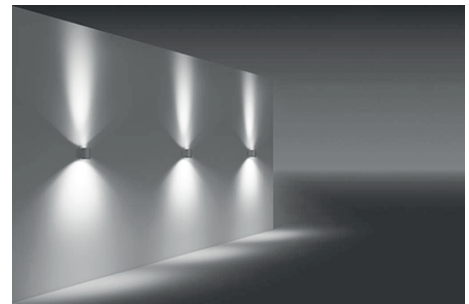

## Class I IP65

Available in any of these RAL colors

- Body**  
Die cast aluminium
- Paint**  
Electrostatic powder
- Bracket**  
Die cast aluminium
- Diffuser**  
Tempered Glass or acrylic
- Gaskets**  
Silicon

- Voltage** : 240V A.C with integrated driver  
(24V AC or DC on request)
- Lens** : 10°, 25°, 40°
- Diffuser** : Clear Glass 8 mm (Frosted Glass on request)
- Pipe** : Length can be adjusted upon request