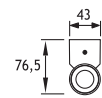

- Voltage** : 240V A.C with integrated driver  
(24V AC or DC on request)
- Lens** : 10°, 25°, 40°
- Diffuser** : Clear Glass 8 mm (Frosted Glass on request)
- Pipe** : Length can be adjusted upon request