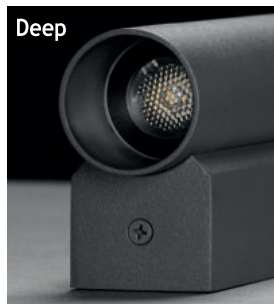

## Class I IP65

Available in any of these RAL colors

- Body**  
Die cast aluminium
- Paint**  
Electrostatic powder
- Bracket**  
Die cast aluminium
- Diffuser**  
Tempered Glass or acrylic
- Gaskets**  
Silicon

- Voltage** : 240V A.C with integrated driver  
(24V AC or DC on request)
- Lens** : 10°, 25°, 40°
- Diffuser** : Clear Glass 8 mm (Frosted Glass on request)
- Pipe** : Length can be adjusted upon request