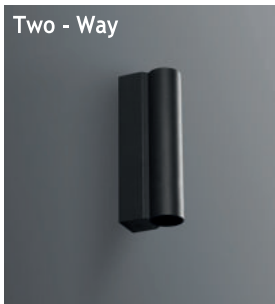

# CERAMUS MINI LED APPLIQUES

## Class I IP65

Available in any of these RAL colors

- Body**  
Die cast aluminium
- Paint**  
Electrostatic powder
- Bracket**  
Die cast aluminium
- Diffuser**  
Tempered Glass or acrylic
- Gaskets**  
Silicon

- Voltage** : 240V A.C with integrated driver  
(24V AC or DC on request)
- Lens** : 10°, 25°, 40°
- Diffuser** : Clear Glass 8 mm (Frosted Glass on request)
- Pipe** : Length can be adjusted upon request