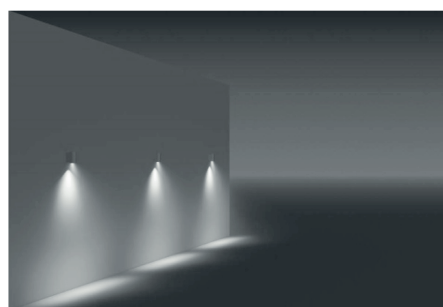

SQUARE MINI LED APPLIQUES

LED DRIVER IN HADE

Class I IP65 IK10

Available in any of these RAL colors

“Customization” is EMFA’s standard

EMFA offers many combinations for each fixture, as all fixtures are made in house. A combination of 6 standard paint colors, 8 LED colors, 2 wattages, and 5 or more lenses and reflectors are available to make the fixture suitable for the required application. This is done without increasing lead-time and is available for large as well as small quantities.

Body

Die cast aluminium

Paint

Electrostatic powder

Gaskets

Silicone

Diffusers

Tempered Glass

- **Voltage** : 240V A.C with integrated driver
  (24V AC or DC on request)
- **Lens** : 10°, 25°, 40°
- **Diffuser** : Clear Glass 8 mm (Frosted Glass on request)
- **Cable** : Potted 2 m 3x0,75 H03 VV-F

		Total Lighting Output		
		1W	3W	1W
☀ Cool White	6000 K	102 lm	270 lm	298003