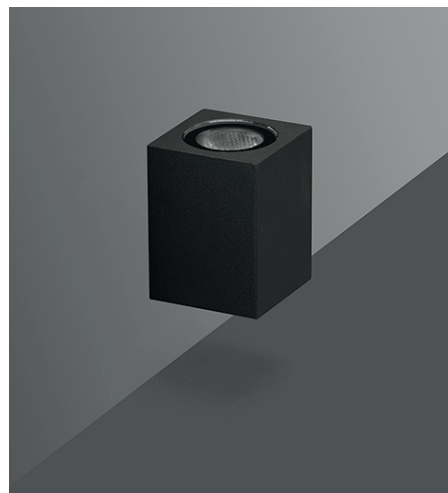

SQUARE MINI LED APPLIQUES

LED DRIVER IN HADE

Class I IP65 IK10

Available in any of these RAL colors

“Customization” is EMFA’s standard

EMFA offers many combinations for each fixture, as all fixtures are made in house. A combination of 6 standard paint colors, 8 LED colors, 2 wattages, and 5 or more lenses and reflectors are available to make the fixture suitable for the required application. This is done without increasing lead-time and is available for large as well as small quantities.

Body

Die cast aluminium

Paint

Electrostatic powder

Gaskets

Silicone

Diffusers

Tempered Glass

- Voltage** : 240V A.C with integrated driver
(24V AC or DC on request)
- Lens** : 10°, 25°, 40°
- Diffuser** : Clear Glass 8 mm (Frosted Glass on request)
- Cable** : Potted 2 m 3x0,75 H03 VV-F

		Total Lighting Output		
		1W	3W	1W
☀ Cool White	6000 K	102 lm	270 lm	298003