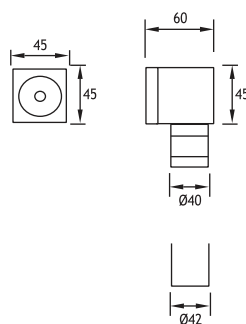

- Voltage** : 240V A.C with integrated driver
(24V AC or DC on request)
- Lens** : 10°, 25°, 40°
- Diffuser** : Clear Glass 8 mm (Frosted Glass on request)
- Cable** : Potted 2 m 3x0,75 H03 VV-F

		Total Lighting Output		
		1W	3W	1W
☀ Cool White	6000 K	102 lm	270 lm	298003

Honeycomb
Code No: 953541

Aluminium Recessing
Box