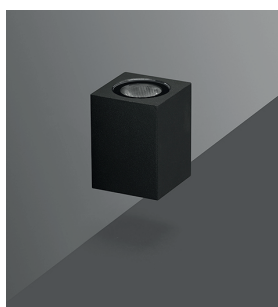

SQUARE MINI LED APPLIQUES

LED DRIVER IN HADE

Class I IP65 IK10

Available in any of these RAL colors

“Customization” is EMFA’s standard

EMFA offers many combinations for each fixture, as all fixtures are made in house. A combination of 6 standard paint colors, 8 LED colors, 2 wattages, and 5 or more lenses and reflectors are available to make the fixture suitable for the required application. This is done without increasing lead-time and is available for large as well as small quantities.

Body

Die cast aluminium

Paint

Electrostatic powder

Gaskets

Silicone

Diffusers

Tempered Glass

- Voltage** : 240V A.C with integrated driver
(24V AC or DC on request)
- Lens** : 10°, 25°, 40°
- Diffuser** : Clear Glass 8 mm (Frosted Glass on request)
- Cable** : Potted 2 m 3x0,75 H03 VV-F

		Total Lighting Output		
		1W	3W	1W
☀ Cool White	6000 K	102 lm	270 lm	298003