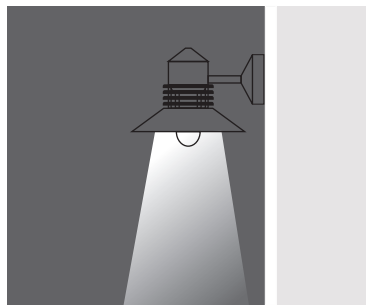

SATURN APPLIQUES

Inner Body
Die cast aluminium
Rings
Aluminium plate
Diffuser
Polycarbonate
Gaskets
Silicone
Head & Reflector
Anodized aluminium

SATURN 1

Lampholder : E27

ELECTRONIC FLUO. DEL 23W

Code No
525111