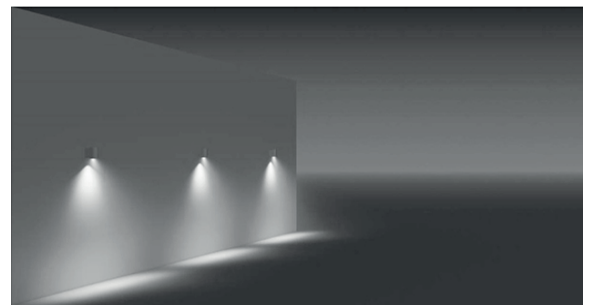

SQUARE LED APPLIQUE

Class I IP65

Available in any of these RAL colors

Body
Die cast aluminium
Paint
Electrostatic powder
Bracket
Die cast aluminium
Diffuser
Tempered Glass or acrylic
Gaskets
Silicone
Connection
IP connection box