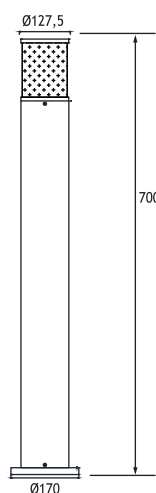

GOREME 2

LED BOLLARDS

Class I IP65 IK10

Available in any of these RAL colors

- Bottom Base**
Polyamide (black color)
- Inner Grill**
Polycarbonate
- Pipe**
Extrusion aluminium
- Paint**
Electrostatic powder
- Diffuser**
Polycarbonate
- Anchor**

- Voltage** : 240V AC with integrated driver
(24V AC or DC on request)
- Cable** : Potted 5 m 3x0,75 H03 VV-F

GOREME 2 (70 CM)		Total Lighting Output	Code No
4 x 350 mA (12 W) LINEAR LED			
☪ Natural White	4000 K	1156 lm	127602