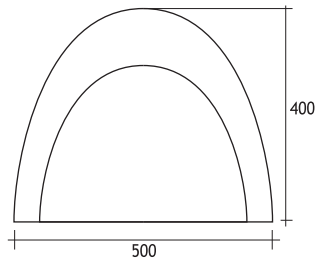

BOW

GARDEN FIXTURE

Class I IP44 IK10

Available in any
of these RAL colors

Body
Glass reinforced
polyester
Diffuser
Acrylic
Reflector
Anodized aluminium
Bracket
Stainless Steel

Voltage : 240V A.C with integrated driver
(24V AC or DC on request)
Cable : Potted 5 m 3x0,75 H03 VV-F