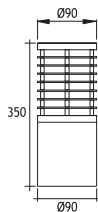

LARA

ACRYLIC BOLLARDS

Class I IP55

Available in any
of these RAL colors

LARA (35 cm)

LARA (35 cm)

Lampholder : G24 q-1

Reflector : -

Diffuser : Acrylic Pipe

Transformer : Electronic

COMPACT FLUO. 13W

Code No

294101