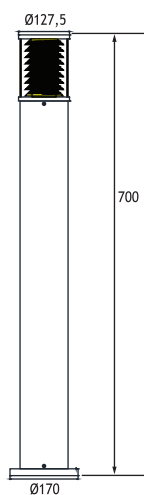

GOREME 1

LED BOLLARDS

Class I IP65 IK10

Available in any of these RAL colors

Bottom Base

Polyamide (black color)

Outer Grill

Die cast aluminium

Voltage : 240V AC with integrated driver

(24V AC or DC on request)

Cable : Potted 5 m 3x0,75 H03 VV-F

GOREME 1 (70 CM)

4 x 350 mA (12 W) LINEAR LED

Total
Lighting
Output

Code No

☾ Natural White

4000 K

1156 lm

127102