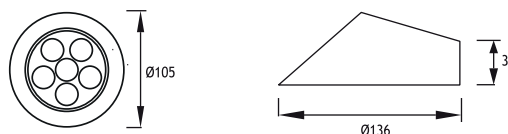

Screws

316L Stainless Steel

- Voltage** : 240V AC with integrated driver
(24V AC or DC on request)
- Lens** : 10°, 25°, 40°
- Diffuser** : Clear Glass 8 mm (Frosted Glass on request)
- Cable** : Potted 5 m 3x0,75 H03 VV-F