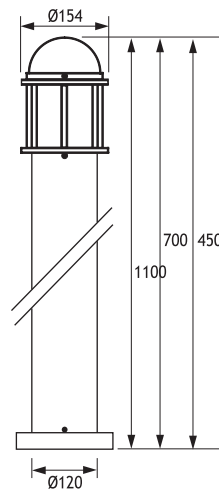

POLARIS 2

ALUMINIUM BOLLARDS Class I IP43 IK10

Available in any
of these RAL colors

- Bottom Base**
Polyamide (black color)
- Inner Grill**
Polycarbonate
- Pipe**
Extrusion aluminium
- Paint**
Electrostatic powder
- Diffuser**
Polycarbonate
- Anchor**

POLARIS 2 (45 CM)

CODE NO 126111
FLUO. 26W G24 d-3

Anchor

Code No **953621**

Code Number should be indicated
along with bollard code number