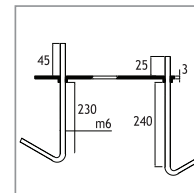

POLARIS 2

ALUMINIUM BOLLARDS Class I IP43 IK10

Available in any
of these RAL colors

- Bottom Base**
Polyamide (black color)
- Inner Grill**
Polycarbonate
- Pipe**
Extrusion aluminium
- Paint**
Electrostatic powder
- Diffuser**
Polycarbonate
- Anchor**

POLARIS 2 (45 CM)

CODE NO 126111
FLUO. 26W G24 d-3

Anchor

Code No **953621**

Code Number should be indicated
along with bollard code number