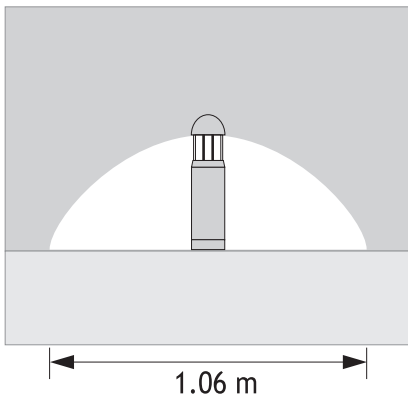

POLARIS 2

ALUMINIUM BOLLARDS Class I IP43 IK10

Available in any
of these RAL colors

- Bottom Base**
Polyamide (black color)
- Inner Grill**
Polycarbonate
- Pipe**
Extrusion aluminium
- Paint**
Electrostatic powder
- Diffuser**
Polycarbonate
- Anchor**

POLARIS 2 (45 CM)

CODE NO 126111
FLUO. 26W G24 d-3

Anchor

Code No **953621**

Code Number should be indicated
along with bollard code number