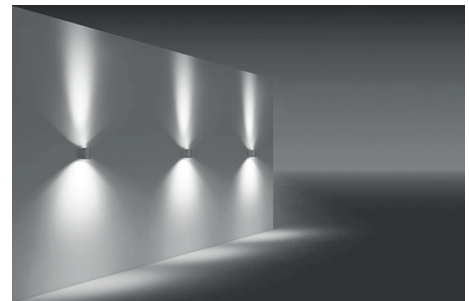

## Class I IP65

Available in any of these RAL colors

- Body**  
Die cast aluminium
- Paint**  
Electrostatic powder
- Bracket**  
Die cast aluminium
- Diffuser**  
Tempered Glass or acrylic
- Gaskets**  
Silicon

- Voltage** : 240V A.C with integrated driver  
(24V AC or DC on request)
- Lens** : 10°, 25°, 40°
- Diffuser** : Clear Glass 8 mm (Frosted Glass on request)
- Pipe** : Length can be adjusted upon request