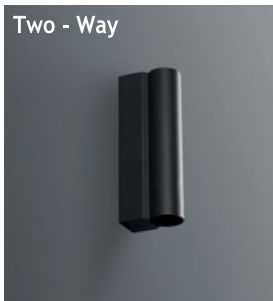

## Class I IP65

Available in any of these RAL colors

- Body**  
Die cast aluminium
- Paint**  
Electrostatic powder
- Bracket**  
Die cast aluminium
- Diffuser**  
Tempered Glass or acrylic
- Gaskets**  
Silicon

- Voltage** : 240V A.C with integrated driver  
(24V AC or DC on request)
- Lens** : 10°, 25°, 40°
- Diffuser** : Clear Glass 8 mm (Frosted Glass on request)
- Pipe** : Length can be adjusted upon request