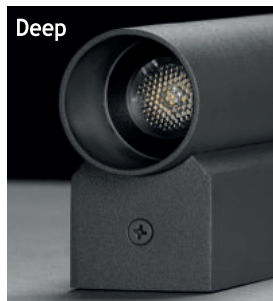

## Class I IP65

Available in any of these RAL colors

- Body**  
Die cast aluminium
- Paint**  
Electrostatic powder
- Bracket**  
Die cast aluminium
- Diffuser**  
Tempered Glass or acrylic
- Gaskets**  
Silicon

- Voltage** : 240V A.C with integrated driver  
(24V AC or DC on request)
- Lens** : 10°, 25°, 40°
- Diffuser** : Clear Glass 8 mm (Frosted Glass on request)
- Pipe** : Length can be adjusted upon request