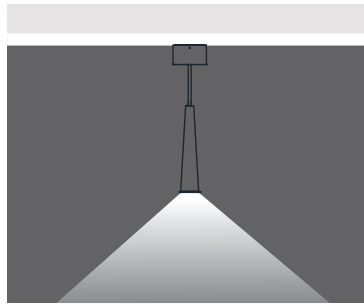

VUVUZELA

PENDANT IP20

Available in any
of these RAL colors

Body

Black, gold or silver plated
304 stainless steel

Diffusers

Tempered Glass

Gaskets

Silicone

Mounting

Aluminium

Screws

316L stainless steel

Lamps

: 4 x 700 mA (10W) LED

Lens

: 40°

Transformer mounting : Remote

Transformer type : Electronic

Gear

: 240v non-dimmable driver (1-10v dimmable driver & request)

Cable

: 0.5m 2x0.75mm h03 w-f