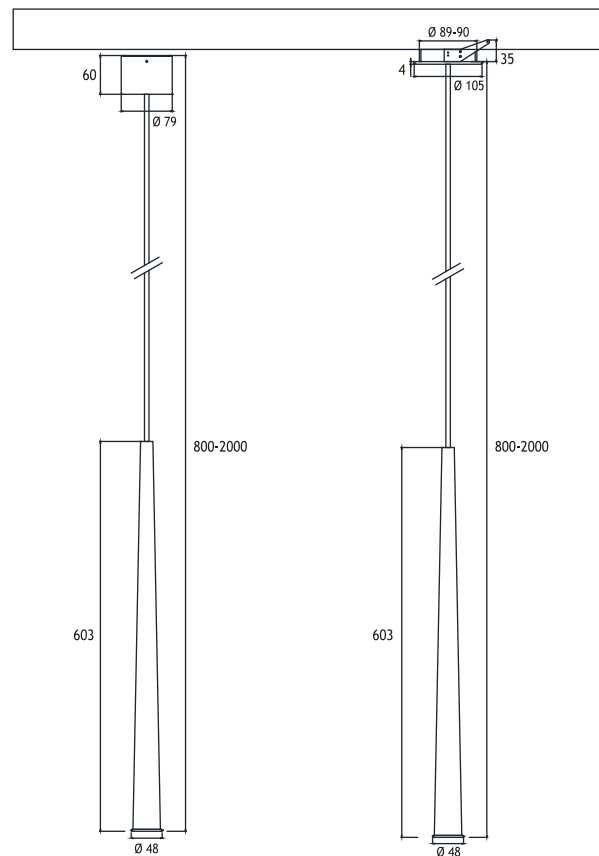

Recessed Mounted

Light Color	Color Temperature	Total Lighting Output	Code No
Warm White	3000 K	520 lm	117001

Surface Mounted

Recessed Mounted