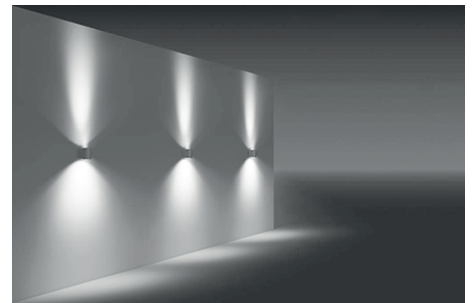

CERAMUS 2

LED APPLIQUES

Class I IP65

Available in any of these RAL colors

- Body**
Die cast aluminium
- Paint**
Electrostatic powder
- Bracket**
Die cast aluminium
- Diffuser**
Tempered Glass or acrylic
- Gaskets**
Silicon

- Voltage** : 240V A.C with integrated driver
(24V AC or DC on request)
- Lens** : 10°, 25°, 40°
- Diffuser** : Clear Glass 8 mm (Frosted Glass on request)
- Pipe** : Length can be adjusted upon request