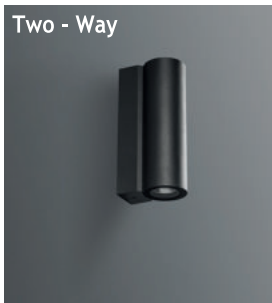

CERAMUS 2

LED APPLIQUES

Class I IP65

Available in any of these RAL colors

- Body**
Die cast aluminium
- Paint**
Electrostatic powder
- Bracket**
Die cast aluminium
- Diffuser**
Tempered Glass or acrylic
- Gaskets**
Silicon

- Voltage** : 240V A.C with integrated driver
(24V AC or DC on request)
- Lens** : 10°, 25°, 40°
- Diffuser** : Clear Glass 8 mm (Frosted Glass on request)
- Pipe** : Length can be adjusted upon request