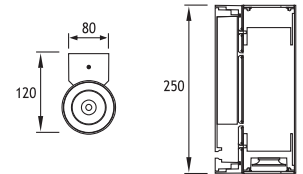

- Voltage** : 240V A.C with integrated driver
(24V AC or DC on request)
- Lens** : 10°, 25°, 40°
- Diffuser** : Clear Glass 8 mm (Frosted Glass on request)
- Pipe** : Length can be adjusted upon request