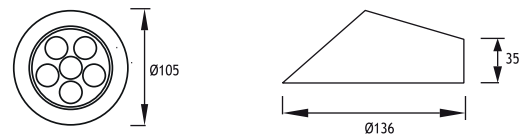

**Screws**

316L Stainless Steel

- Voltage** : 240V AC with integrated driver  
(24V AC or DC on request)
- Lens** : 10°, 25°, 40°
- Diffuser** : Clear Glass 8 mm (Frosted Glass on request)
- Cable** : Potted 5 m 3x0,75 H03 VV-F