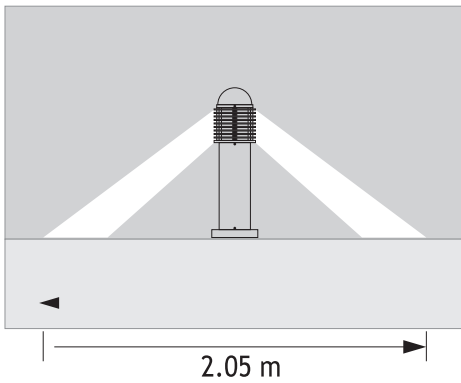

# POLARIS 1 ALUMINIUM BOLLARDS

Class I IP43 IK10

Available in any of these RAL colors

7004	7016	9005	9016	6002	1015
------	------	------	------	------	------

- Bottom Base**  
Polyamide (black color)
- Outer Grill**  
Die cast aluminium
- Pipe**  
Extrusion aluminium
- Paint**  
Electrostatic powder
- Diffuser**  
Polycarbonate or  
Glass (incandescent and mercury lamps)
- Anchor**

## POLARIS 1 (45 CM)

CODE NO 124111  
MERCURY 80W E27

**Anchor**

Code No 953611

Code Number should be indicated along with bollard code number