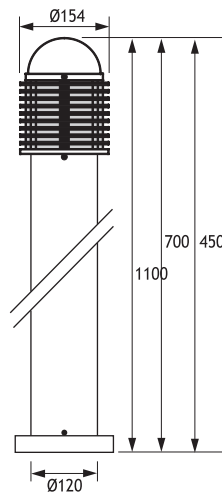

# POLARIS 1 ALUMINIUM BOLLARDS

Class I IP43 IK10

Available in any of these RAL colors

7004	7016	9005	9016	6002	1015
------	------	------	------	------	------

- Bottom Base**  
Polyamide (black color)
- Outer Grill**  
Die cast aluminium
- Pipe**  
Extrusion aluminium
- Paint**  
Electrostatic powder
- Diffuser**  
Polycarbonate or  
Glass (incandescent and mercury lamps)
- Anchor**

## POLARIS 1 (45 CM)

CODE NO 124111  
MERCURY 80W E27

**Anchor**

Code No 953611

Code Number should be indicated along with bollard code number