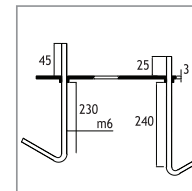

# POLARIS 1 ALUMINIUM BOLLARDS

Class I IP43 IK10

Available in any of these RAL colors

7004	7016	9005	9016	6002	1015
------	------	------	------	------	------

- Bottom Base**  
Polyamide (black color)
- Outer Grill**  
Die cast aluminium
- Pipe**  
Extrusion aluminium
- Paint**  
Electrostatic powder
- Diffuser**  
Polycarbonate or  
Glass (incandescent and mercury lamps)
- Anchor**

## POLARIS 1 (45 CM)

CODE NO 124111  
MERCURY 80W E27

**Anchor**

Code No 953611

Code Number should be indicated along with bollard code number