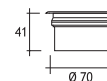

Recessing Box