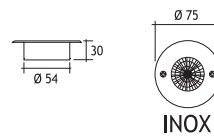

INOX

Recessing Box