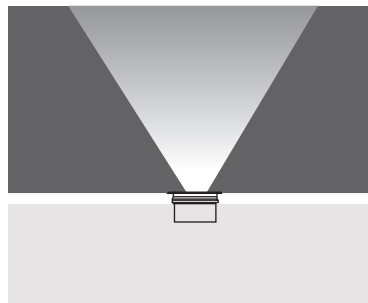

BELKIS 1 RECESSED WALK OVER LED FIXTURES

Class II IP67

EMFA's 20mA LED fixtures are ideal for ambiance lighting outdoors and in where only a touch of light is required. These fixtures apart from being used as orientation lights, can light steps and paths and highlight walls and columns. A material mix of die cast aluminium, marine grade stainless steel and acrylic are offered to fit the correct location. A choice of lighting or backlighting LEDs is offered to either give a directional lighting effect or a lighting glow.

Voltage : 240V A.C
(12V AC or DC, 24V AC or DC on request)

Diffuser : Clear Glass 6 mm

Standard with 5m 3x0,75 H03 VV-F cable

Available with springs for false ceiling.

| 1 x 20 mA BACKLIGHTING LEDS | Code No Inox |
|-----------------------------|-----------------|
|-----------------------------|-----------------|