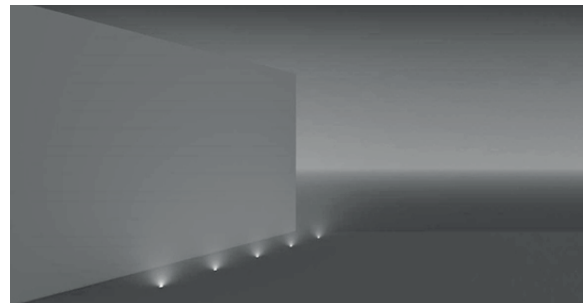

BELKIS 1 RECESSED WALK OVER LED FIXTURES

Class II IP67

EMFA's 20mA LED fixtures are ideal for ambiance lighting outdoors and in where only a touch of light is required. These fixtures apart from being used as orientation lights, can light steps and paths and highlight walls and columns. A material mix of die cast aluminium, marine grade stainless steel and acrylic are offered to fit the correct location. A choice of lighting or backlighting LEDs is offered to either give a directional lighting effect or a lighting glow.

“Customization” is EMFA’s standard

EMFA offers many combinations for each fixture, as all fixtures are made in house. A combination of 6 standard paint colors, 5 LED colors and 2 LED types are available to make the fixture suitable for the required application. This is done without increasing lead-time and is available for large as well as small quantities.

Voltage : 240V A.C
(12V AC or DC, 24V AC or DC on request)

Diffuser : Clear Glass 6 mm

Standard with 5m 3x0,75 H03 VV-F cable

Available with springs for false ceiling.

| 1 x 20 mA BACKLIGHTING LEDS | Code No Inox |
|-----------------------------|-----------------|
|-----------------------------|-----------------|