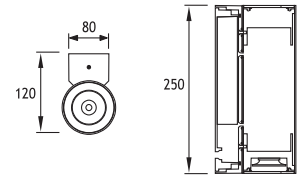

- Voltage** : 240V A.C with integrated driver
(24V AC or DC on request)
- Lens** : 10°, 25°, 40°
- Diffuser** : Clear Glass 8 mm (Frosted Glass on request)
- Pipe** : Length can be adjusted upon request