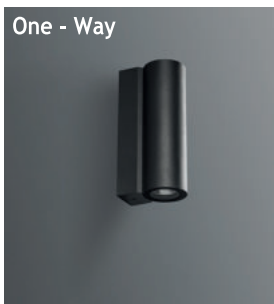

CERAMUS 2

LED APPLIQUES

Class I IP65

Available in any of these RAL colors

- Body**
Die cast aluminium
- Paint**
Electrostatic powder
- Bracket**
Die cast aluminium
- Diffuser**
Tempered Glass or acrylic
- Gaskets**
Silicon

- Voltage** : 240V A.C with integrated driver
(24V AC or DC on request)
- Lens** : 10°, 25°, 40°
- Diffuser** : Clear Glass 8 mm (Frosted Glass on request)
- Pipe** : Length can be adjusted upon request