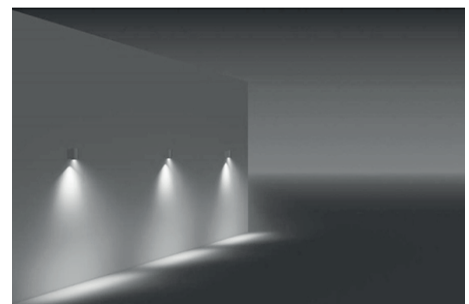

CERAMUS 2

LED APPLIQUES

Class I IP65

Available in any of these RAL colors

- Body**
Die cast aluminium
- Paint**
Electrostatic powder
- Bracket**
Die cast aluminium
- Diffuser**
Tempered Glass or acrylic
- Gaskets**
Silicon

- Voltage** : 240V A.C with integrated driver
(24V AC or DC on request)
- Lens** : 10°, 25°, 40°
- Diffuser** : Clear Glass 8 mm (Frosted Glass on request)
- Pipe** : Length can be adjusted upon request