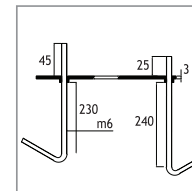

# POLARIS 1 ALUMINIUM BOLLARDS

Class I IP43 IK10

Available in any of these RAL colors

7004	7016	9005	9016	6002	1015
------	------	------	------	------	------

- Bottom Base**  
Polyamide (black color)
- Outer Grill**  
Die cast aluminium
- Pipe**  
Extrusion aluminium
- Paint**  
Electrostatic powder
- Diffuser**  
Polycarbonate or  
Glass (incandescent and mercury lamps)
- Anchor**

**POLARIS 1 (45 CM)**

CODE NO 124131  
FLUO. 26W G24 d-3

**Anchor**

Code No 953611

Code Number should be indicated along with bollard code number