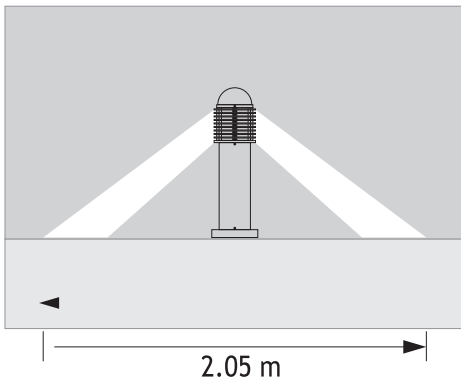

# POLARIS 1 ALUMINIUM BOLLARDS

Class I IP43 IK10

Available in any of these RAL colors

7004	7016	9005	9016	6002	1015
------	------	------	------	------	------

- Bottom Base**  
Polyamide (black color)
- Outer Grill**  
Die cast aluminium
- Pipe**  
Extrusion aluminium
- Paint**  
Electrostatic powder
- Diffuser**  
Polycarbonate or  
Glass (incandescent and mercury lamps)
- Anchor**

**POLARIS 1 (45 CM)**

CODE NO 124131  
FLUO. 26W G24 d-3

**Anchor**

Code No 953611

Code Number should be indicated along with bollard code number