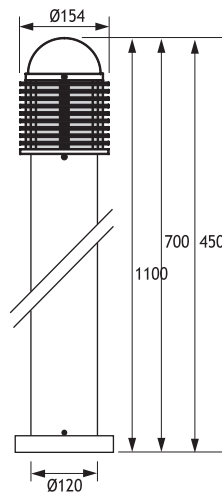

# POLARIS 1 ALUMINIUM BOLLARDS

Class I IP43 IK10

Available in any of these RAL colors

7004	7016	9005	9016	6002	1015
------	------	------	------	------	------

- Bottom Base**  
Polyamide (black color)
- Outer Grill**  
Die cast aluminium
- Pipe**  
Extrusion aluminium
- Paint**  
Electrostatic powder
- Diffuser**  
Polycarbonate or  
Glass (incandescent and mercury lamps)
- Anchor**

**POLARIS 1 (45 CM)**

CODE NO 124131  
FLUO. 26W G24 d-3

**Anchor**

Code No 953611

Code Number should be indicated along with bollard code number