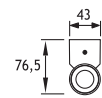

- Voltage** : 240V A.C with integrated driver
(24V AC or DC on request)
- Lens** : 10°, 25°, 40°
- Diffuser** : Clear Glass 8 mm (Frosted Glass on request)
- Pipe** : Length can be adjusted upon request