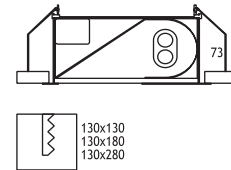

Lampholder : G24 d-3

Reflector : Asymmetrical

Diffuser : Clear Glass

Transformer : Included

COMPACT FLUO. 26W
Serie 203

Code No
372321

SERIES 103 : IN WALL

SERIES 203 : IN FALSE CEILING

BERGAMA
140 x 140

BERGAMA
140 x 190