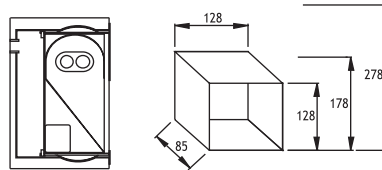

Lampholder : G24 d-3

Reflector : Asymmetrical

Diffuser : Clear Glass

Transformer : Included

COMPACT FLUO. 26W
Serie 203

Code No
372321

SERIES 103 : IN WALL

SERIES 203 : IN FALSE CEILING

BERGAMA
140 x 140

BERGAMA
140 x 190