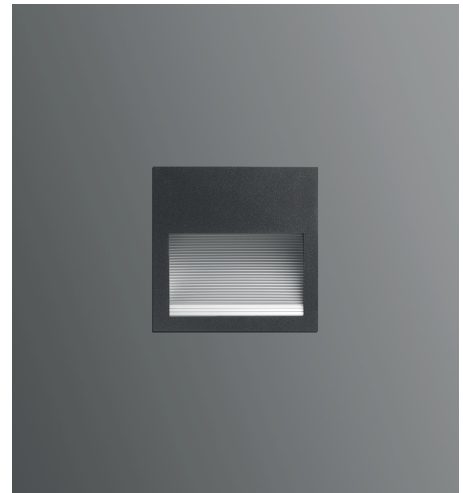

BERGAMA

RECESSED INDOOR FIXTURES IP20 IK06

Available in any
of these RAL colors

- Body**
Steel or Inox (Stainless Steel)
- Paint**
Electrostatic powder
- Reflector**
Anodized aluminium
- Recessing Box**
Galvanized steel
(only for in wall series)
- Diffuser**
4 mm Clear Glass

Lampholder : G24 d-3

Reflector : Asymmetrical

Diffuser : Clear Glass

Transformer : Included

COMPACT FLUO. 26W
Serie 203

Code No
372321

SERIES 103 : IN WALL

SERIES 203 : IN FALSE CEILING