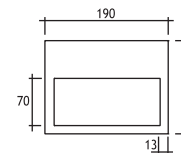

Lampholder : G24 d-3

Reflector : Asymmetrical

Diffuser : Clear Glass

Transformer : Included

COMPACT FLUO. 26W
Serie 203

Code No
372321

SERIES 103 : IN WALL

SERIES 203 : IN FALSE CEILING

BERGAMA
140 x 140

BERGAMA
140 x 190