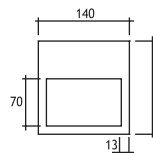

Lampholder : G24 d-3

Reflector : Asymmetrical

Diffuser : Clear Glass

Transformer : Included

COMPACT FLUO. 26W
Serie 203

Code No
372321

SERIES 103 : IN WALL

SERIES 203 : IN FALSE CEILING

BERGAMA
140 x 140

BERGAMA
140 x 190