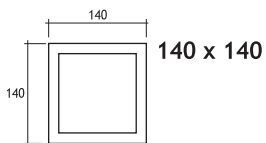

Available in any
of these RAL colors

Lampholder : R7 s
Reflector : Symmetrical
Diffuser : Frosted Glass

HALOGEN LINEAR 60W Code No
363101

Lampholder : G24 d-2
Reflector : Symmetrical
Diffuser : Frosted Glass
Transformer : Included

2 x COMPACT FLUO. 18W Code No
379101

Lampholder : G24 d-3
Reflector : Symmetrical
Diffuser : Frosted Glass
Transformer : Included

2 x COMPACT FLUO. 26W Code No
380101

Lampholder : G9
Reflector : Symmetrical
Diffuser : Frosted Glass