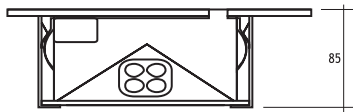

Available in any
of these RAL colors

Lampholder : R7 s
Reflector : Symmetrical
Diffuser : Frosted Glass

HALOGEN LINEAR 60W Code No
363101

Lampholder : G24 d-2
Reflector : Symmetrical
Diffuser : Frosted Glass
Transformer : Included

2 x COMPACT FLUO. 18W Code No
379101

Lampholder : G24 d-3
Reflector : Symmetrical
Diffuser : Frosted Glass
Transformer : Included

2 x COMPACT FLUO. 26W Code No
380101

Lampholder : G9
Reflector : Symmetrical
Diffuser : Frosted Glass