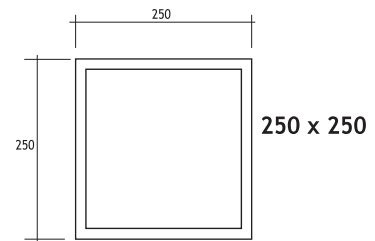

Available in any
of these RAL colors

Lampholder : R7 s
Reflector : Symmetrical
Diffuser : Frosted Glass

HALOGEN LINEAR 60W Code No
363101

Lampholder : G24 d-2
Reflector : Symmetrical
Diffuser : Frosted Glass
Transformer : Included

2 x COMPACT FLUO. 18W Code No
379101

Lampholder : G24 d-3
Reflector : Symmetrical
Diffuser : Frosted Glass
Transformer : Included

2 x COMPACT FLUO. 26W Code No
380101

Lampholder : G9
Reflector : Symmetrical
Diffuser : Frosted Glass