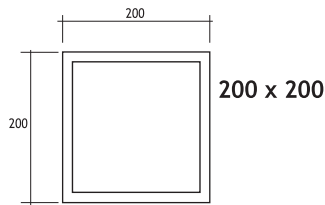

Available in any
of these RAL colors

Lampholder : R7 s
Reflector : Symmetrical
Diffuser : Frosted Glass

HALOGEN LINEAR 60W Code No
363101

Lampholder : G24 d-2
Reflector : Symmetrical
Diffuser : Frosted Glass
Transformer : Included